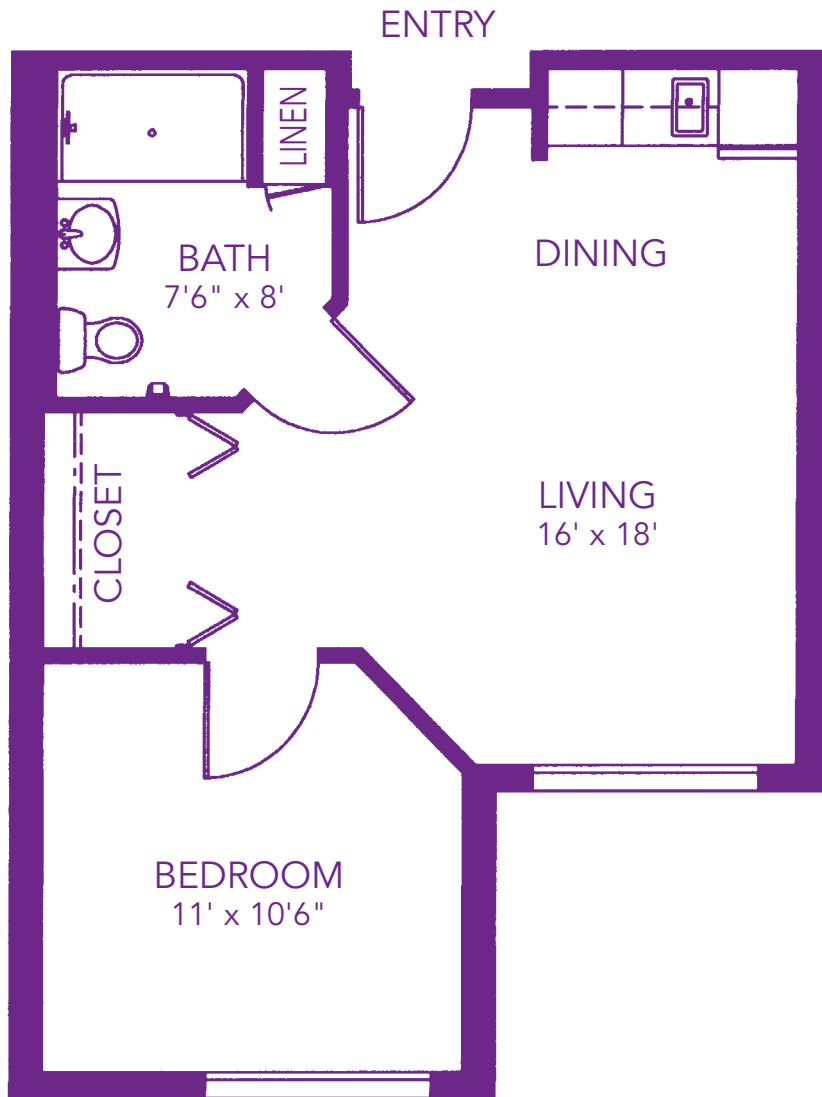

*Assisted Living
Floorplans*

Cedar

494 Approximate Liveable Square Feet

Sierra Pointe