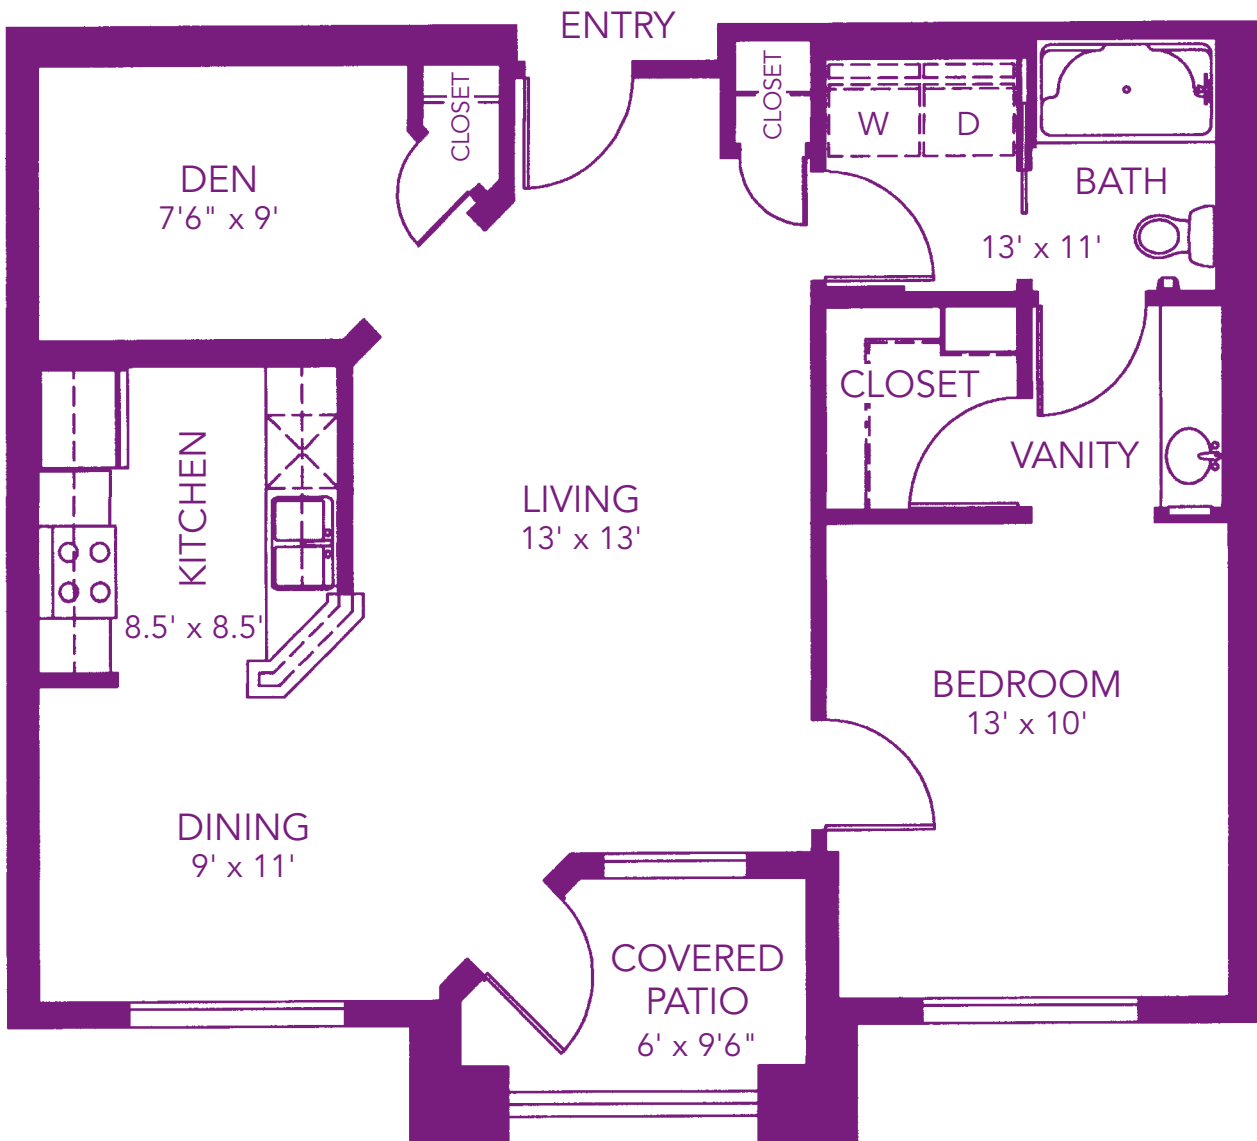

## Floorplans

Resort living at Sierra Pointe includes seven luxury apartment home options.

- ◆ Bright, spacious floorplans with 9' ceilings and large Thermopane windows
- ◆ Generously-sized patios and balconies with spectacular scenic and mountain views
- ◆ Light, airy kitchens with electric appliances that include a frost-free refrigerator, ice maker, self-cleaning oven, dishwasher, microwave and disposal
- ◆ Ample storage available throughout
- ◆ Washer and dryer
- ◆ Designer fixtures by Moen
- ◆ Cable television, phone jacks and data ports in every room
- ◆ Safety features that include an emergency response system in bedrooms and bathrooms, smoke detectors and fire sprinklers
- ◆ Individually-controlled cooling and heating systems

## Estrella

879 Approximate Liveable Square Feet  
(Excluding Covered Patio)

Sierra Pointe