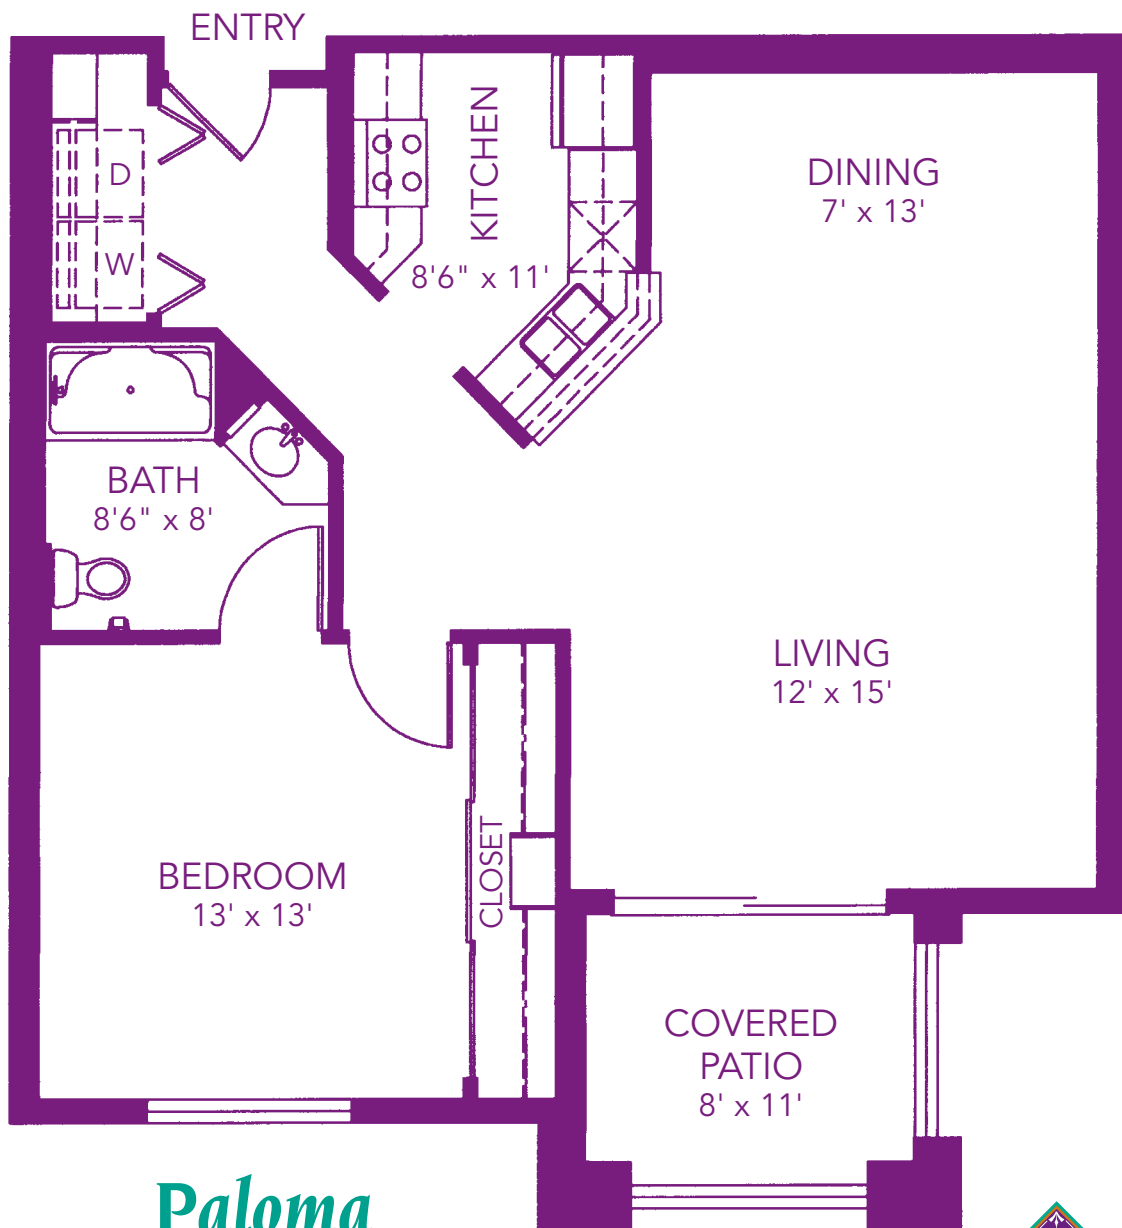

## Floorplans

Resort living at Sierra Pointe includes seven luxury apartment home options.

- ◆ Bright, spacious floorplans with 9' ceilings and large Thermopane windows
- ◆ Generously-sized patios and balconies with spectacular scenic and mountain views
- ◆ Light, airy kitchens with electric appliances that include a frost-free refrigerator, ice maker, self-cleaning oven, dishwasher, microwave and disposal
- ◆ Ample storage available throughout
- ◆ Washer and dryer
- ◆ Designer fixtures by Moen
- ◆ Cable television, phone jacks and data ports in every room
- ◆ Safety features that include an emergency response system in bedrooms and bathrooms, smoke detectors and fire sprinklers
- ◆ Individually-controlled cooling and heating systems

### Paloma

894 Approximate Liveable Square Feet  
(Excluding Covered Patio)

Sierra Pointe