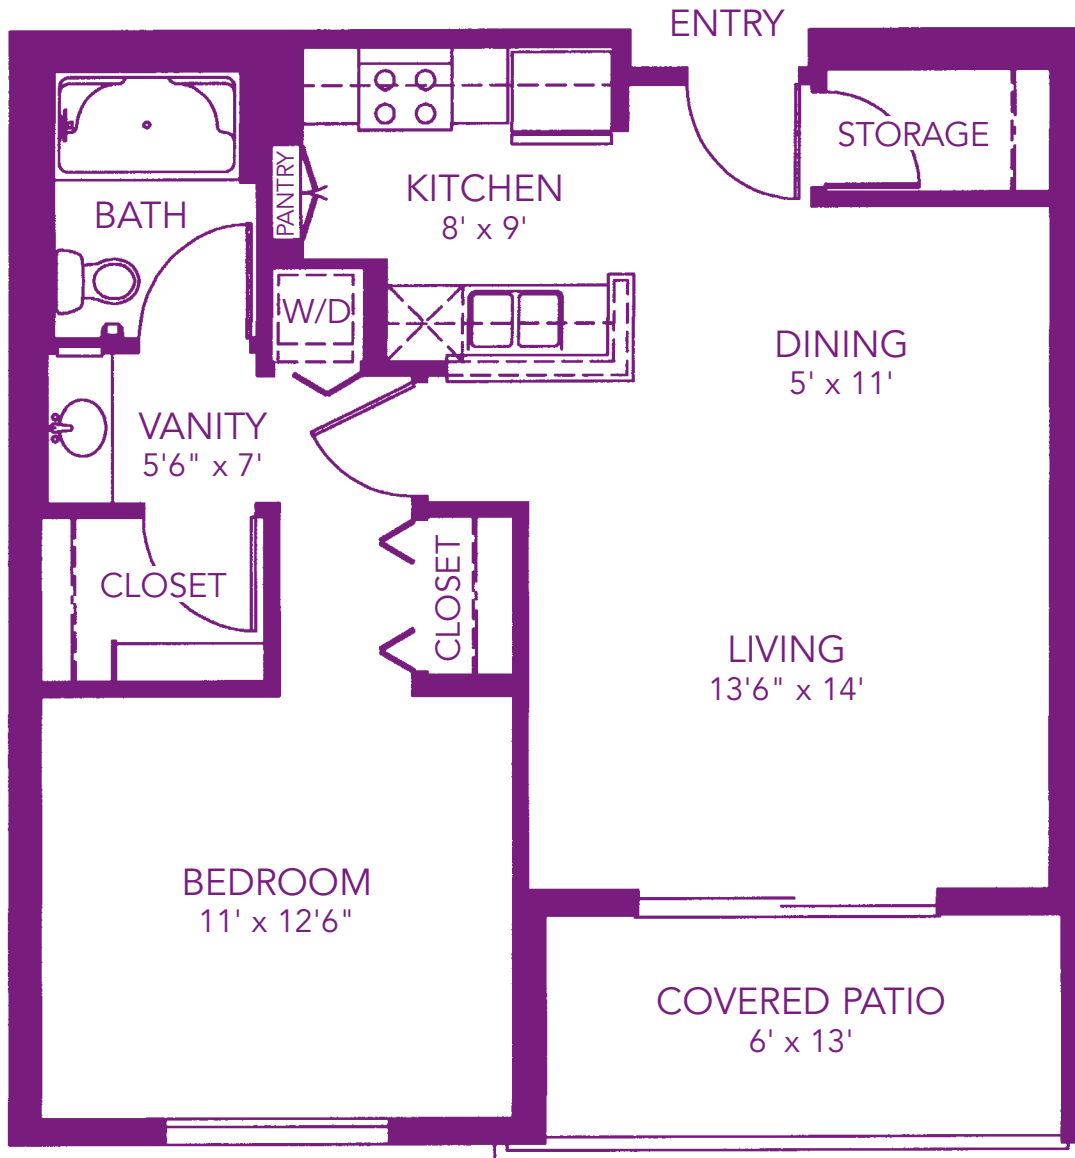

Floorplans

Resort living at Sierra Pointe includes seven luxury apartment home options.

- ◆ Bright, spacious floorplans with 9' ceilings and large Thermopane windows
- ◆ Generously-sized patios and balconies with spectacular scenic and mountain views
- ◆ Light, airy kitchens with electric appliances that include a frost-free refrigerator, ice maker, self-cleaning oven, dishwasher, microwave and disposal
- ◆ Ample storage available throughout
- ◆ Washer and dryer
- ◆ Designer fixtures by Moen
- ◆ Cable television, phone jacks and data ports in every room
- ◆ Safety features that include an emergency response system in bedrooms and bathrooms, smoke detectors and fire sprinklers
- ◆ Individually-controlled cooling and heating systems

Santa Rosa

723 Approximate Liveable Square Feet
(Excluding Covered Patio)

Sierra Pointe